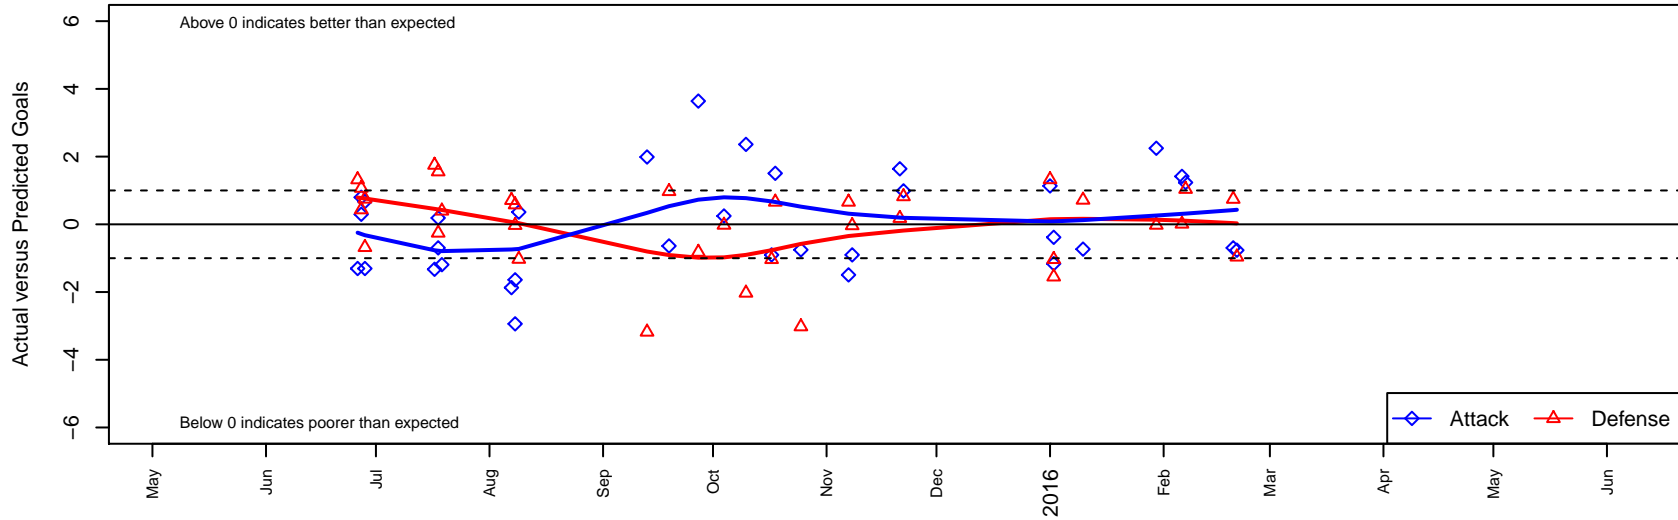

FC Salmon Creek Juventus B00

Futbol Club Salmon Creek
 Salmon Creek, WA
 B00 total strength=1452
 attack=10.79 defense=8.51
 fall league = PSPL WSPL 2 U15
 notes= Clayton 2015

alt names used:
 FCSC Juventus 00 Clayton
 SCFC JUVENTUS 00 (WA)
 SCFC Juventus B00
 FCSC Juventus 00
 FCSC BU15 Juventus
 SCFC JUVENTUS 00 (WA)

Venues played:
 2015 Clash At the Border Platinum/Gold U15
 2015 Beaverton Cup BU15 Gold
 2015 Bend Premier Cup U15B GOLD U15
 2015 PSPL WSPL 2 U15
 2015 PacNW Winter Classic Premier U15
 2015 WA Cup HS U15 Gold U15

FC Salmon Creek Juventus B00
 Dots are actual minus expected GF (blue circles) and GA (red triangles).
 Blue line is smoothed change in attack strength. Red is smoothed change in defense strength.

**attack and defense variance (black dot)
relative to other teams
and top 10 in region**