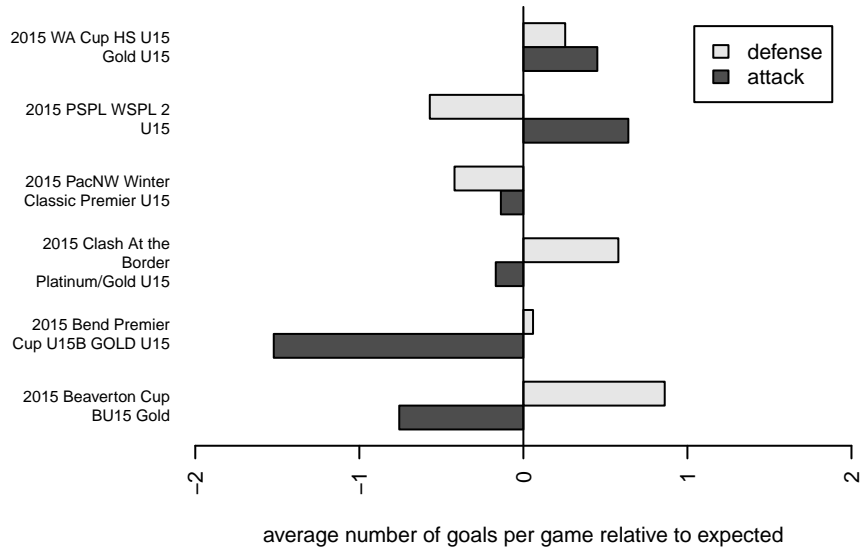

Performance relative to 13 month average