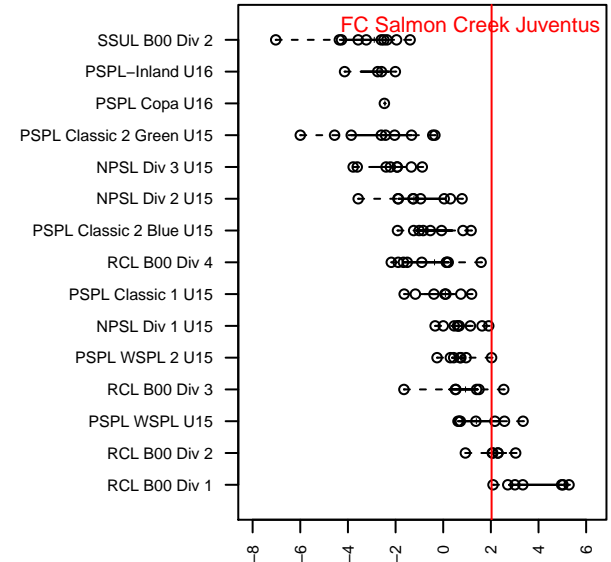

**attack and defense rating
relative to others at age
and all opponents in last 13 months**